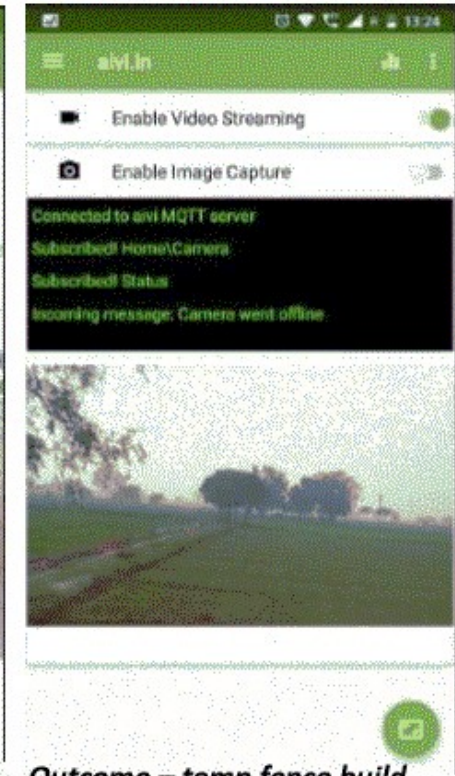

Mobile app - to interact with machine

Extended eye - Feature to remotely monitor

Intelligent dashboard and sensors mode selection for actions

Outcome - temp fence build with old cloths for immediate effect